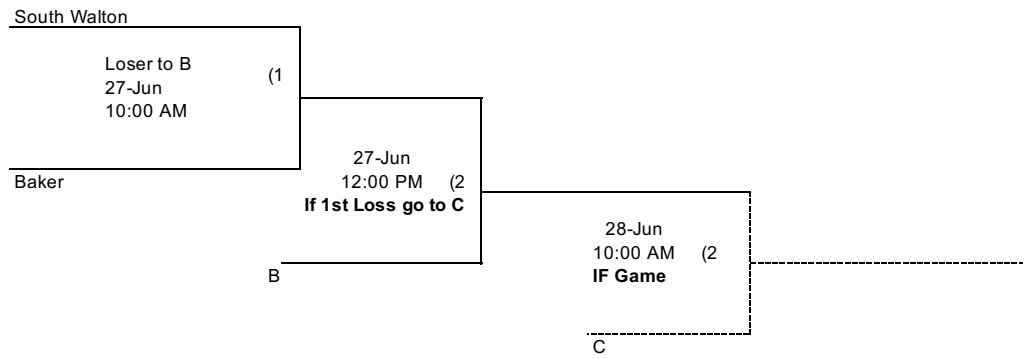

Division:	9/11 Softball
Site(s):	South Walton
Update Site:	WWW.FLD1.org
Next Level:	Sectional

TOURNAMENT COORDINATOR
Windell Camley (850) 419-1695
District 1 Web Site: WWW.FLD1.org
SUBJECT TO CHANGE